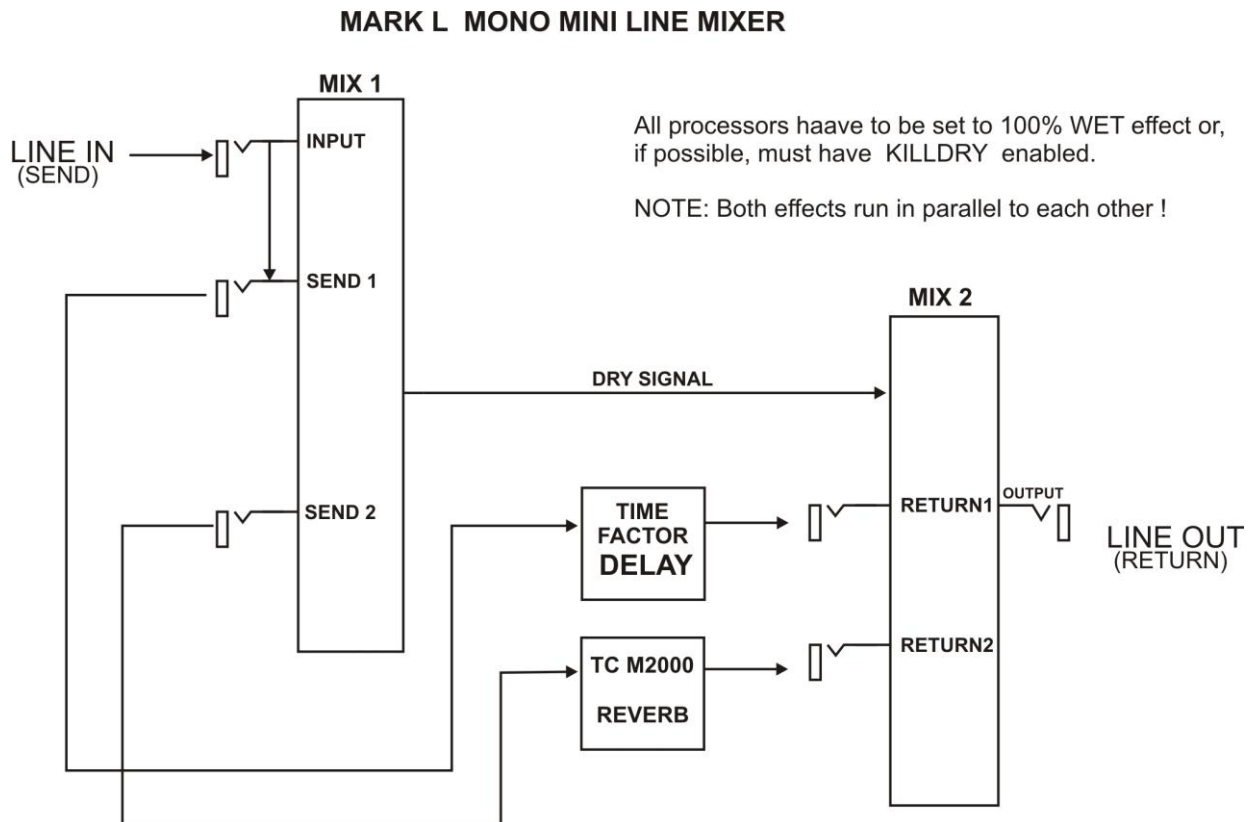

MARK L CUSTOM MINI LINE MIXER

Connect schematic :

Operational temperature from +5 to + 45 C

Height - 35 mm

Width - 90 mm

Length - 60 mm

Weight - around 0,5 kg