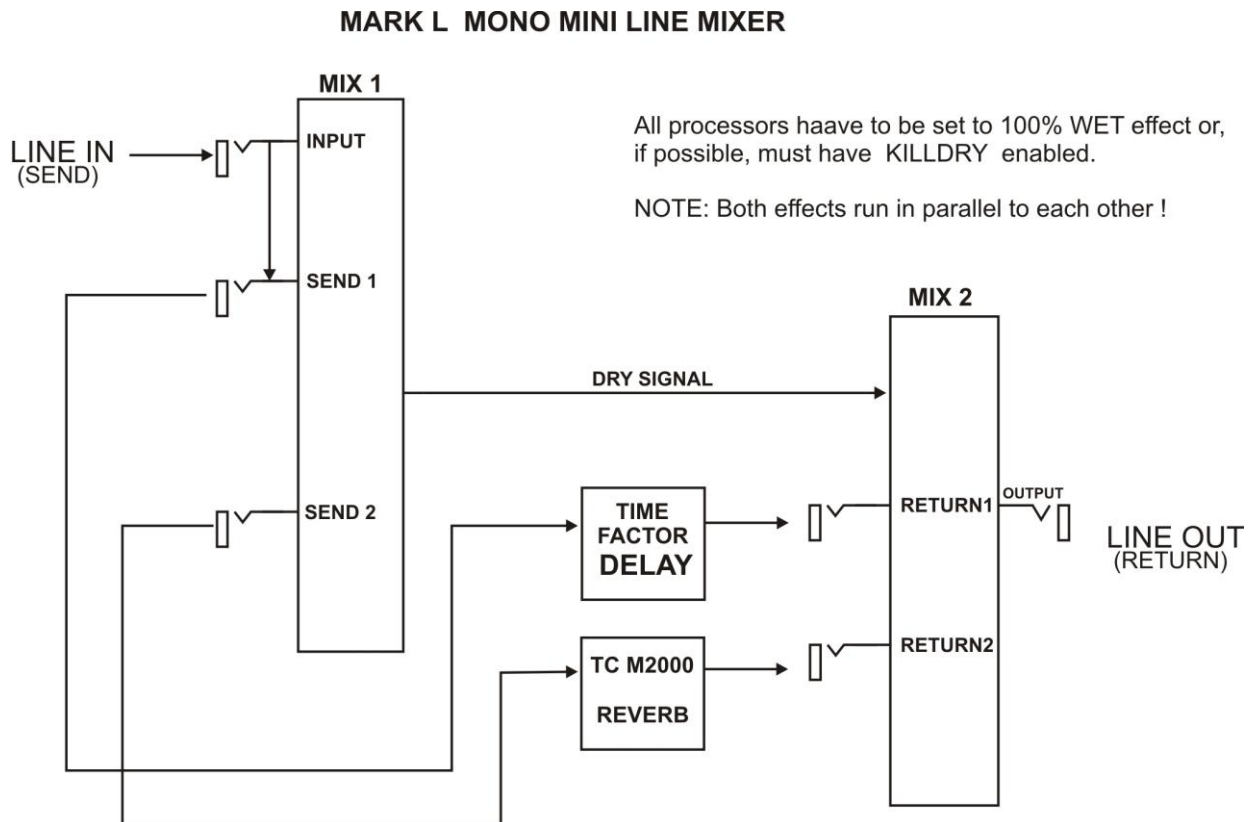

CONTROL :

FX MIX - Adjustable control of both effect units connected to the MINI MIX . This control determines how much effect you want to blend with the original dry sound.

MASTER - Adjustable control of the summed output of the MINI MIX. Unity gain amplification is achieved when the control is set around 11-12 o'clock.

CONNECTIONS:

INPUT- Low impedance input (send from amplifier loops effects or guitar output)

OUTPUT- Low impedance main output (return from amplifier loops effects or input amplifier)

SEND 1- Buffered mirror image signal of the main input. (processor input)

RETURN 1- Low impedance input from the output of your 1st effect.

SEND 2- Buffered mirror image signal of the main input. (processor input)

RETURN 2- Low impedance input from the output of your 2nd effect.

Power input- 9VAC /150mA 5.5x2.5mm barrel connectors center negative

MARK L CUSTOM MINI LINE MIXER

Connect schematic :

Operational temperature from +5 to + 45 C

Height - 35 mm

Width - 90 mm

Length - 60 mm

Weight - around 0,5 kg